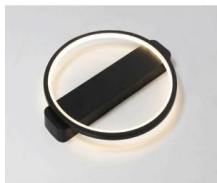

LEARC 20 watt 12 inch round black finish
LED wall light 3K AP3213

[DETAILS...](#)