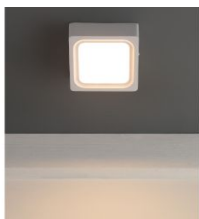

LIGHT B1119

[DETAILS...](#)

LEARC LED LIGHTING ALUMINIUM DIE
 CAST POWDER COATED WHITE FINISH
 4W WATT SQUARE SURFACE LED PANEL

LIGHT B1055

[DETAILS...](#)

LEARC LED LIGHTING ALUMINIUM DIE
 CAST POWDER COATED WHITE FINISH 8
 WATT SQUARE SURFACE LED PANEL