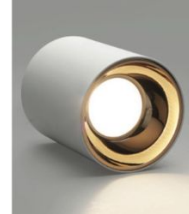

LEARC Aluminium white finish rose gold reflector 18 Watt colour changing 3 in 1 LED Ceiling Surface cylinder TR1799-3C

[DETAILS...](#)