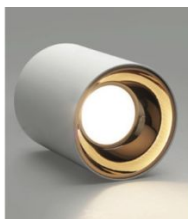

LEARC ALUMINIUM WHITE FINISH ROSE GOLD REFLECTOR, 7 WATT BRIDGELUX LED AND HIGH QUALITY DRIVER LED CEILING SURFACE DRUM TR1797

[DETAILS...](#)