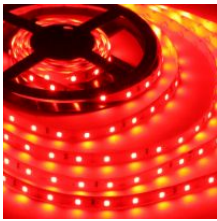

B1187

[DETAILS...](#)

LEARC 2835 LED strip 120 LED 8 mm 12 watt per meter used with 12 volt 5A LED driver without driver cool day light 5 meter

B1188

[DETAILS...](#)

LEARC 2835 LED strip 120 LED 8 mm 12 watt per meter used with 12 volt 5A LED driver without driver red 5 meter B1189