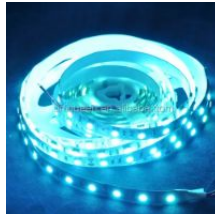

LEARC 2835 LED strip 240 LED 10 mm 24 watt per meter used with 12 volt 10A LED driver without driver ice blue 5 meter

B1207

[DETAILS...](#)