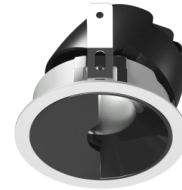

**LEARC 12 WATT IP44 STEAM PROOF
ALUMINIUM WHITE FINISH WALL
WASHER WITH BRIDGELUX LED AND
HIGH QUALITY LED DRIVER MEM330**

[DETAILS...](#)