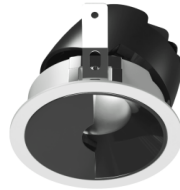

**LEARC 7 WATT IP44 STEAM PROOF
ALUMINIUM WHITE FINISH WALL
WASHER WITH BRIDGELUX LED AND
HIGH QUALITY LED DRIVER MEM329**

[DETAILS...](#)