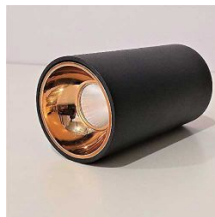

**LEARC ALUMINIUM BLACK FINISH ROSE
GOLD REFLECTOR, 30 WATT BRIDGELUX
LED AND HIGH QUALITY DRIVER LED
CEILING SURFACE DRUM TR1792**

[DETAILS...](#)