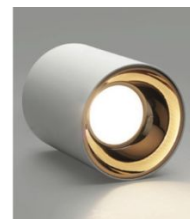

LEARC ALUMINIUM WHITE FINISH ROSE GOLD REFLECTOR, 12 WATT BRIDGELUX LED AND HIGH QUALITY DRIVER LED CEILING SURFACE DRUM TR1798

[DETAILS...](#)