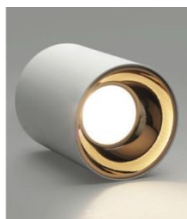

LEARC Aluminium white finish rose gold reflector 7 watt colour changing 3 in 1 LED Ceiling Surface cylinder TR1797-3C

[DETAILS...](#)