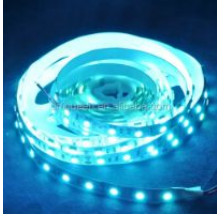

Main Category : LED LIGHTING
Sub Category : LED STRIP LIGHT

Brand : LEARC
Date : 05-06-2026

Note : Please click on DETAILS to know more about product. Price may differ if changed after date of catalogue.

LEARC 2835 LED strip 120 LED 8 mm 12 watt per meter used with 12 volt 5A LED driver without driver ice blue 5 meter

B1195

[DETAILS...](#)