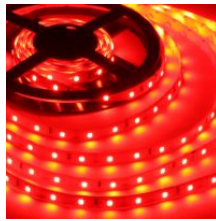

B1197

[DETAILS...](#)

LEARC 2835 LED strip 240 LED 10 mm 24 watt per meter used with 12 volt 10A LED driver without driver cool day light 5 meter

B1198

[DETAILS...](#)

LEARC 2835 LED strip 240 LED 10 mm 24 watt per meter used with 12 volt 10A LED driver without driver red 5 meter B1199