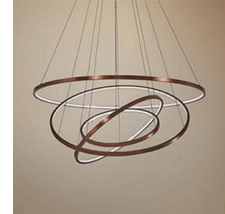

LEARC 4 ring 18-24-30-36 inch,
24+32+40+48 Watt coffee brown finish LED
Hanging Light with top quality LED and
driver 3K AP3179

[DETAILS...](#)