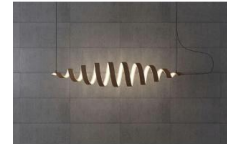

LEARC 48 inch 64 watt white finish horizontal LED Hanging Light with top quality LED and driver 3K AP3188

[DETAILS...](#)