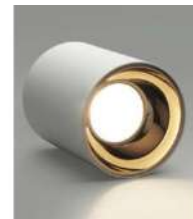

**LEARC Aluminium white finish rose gold
reflector 18 Watt colour changing 3 in 1
LED Ceiling Surface cylinder TR1799-3C**

[DETAILS...](#)