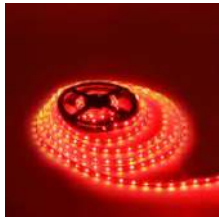

LEARC 2835 LED strip 60 LED 8 mm 6 watt per meter used with 12 volt 2A LED driver without driver red 5 meter B1179

[DETAILS...](#)