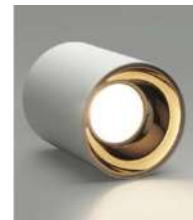

**LEARC ALUMINIUM WHITE FINISH ROSE
GOLD REFLECTOR, 12 WATT BRIDGELUX
LED AND HIGH QUALITY DRIVER LED
CEILING SURFACE DRUM TR1798**

[DETAILS...](#)