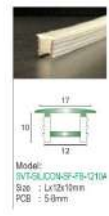

[DETAILS...](#)

**LEARC 10\*10 mm silicon neon blank profile tube front bend with collar 25 meter with clip and end cap GS1354**

[DETAILS...](#)

**LEARC 12\*10 mm silicon neon blank profile tube front bend with collar 25 meter with clip and end cap GS1455**