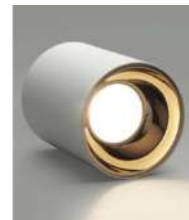

LEARC Aluminium white finish rose gold reflector 7 watt colour changing 3 in 1 LED Ceiling Surface cylinder TR1797-3C

[DETAILS...](#)