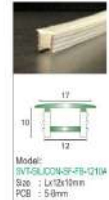

[DETAILS...](#)

LEARC 10*10 mm silicon neon blank profile tube front bend with collar 25 meter with clip and end cap GS1354

[DETAILS...](#)

LEARC 12*10 mm silicon neon blank profile tube front bend with collar 25 meter with clip and end cap GS1455