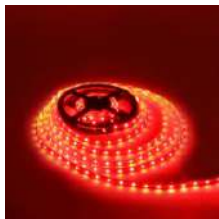

LEARC 2835 LED strip 60 LED 8 mm 6 watt per meter used with 12 volt 2A LED driver without driver red 5 meter B1179

[DETAILS...](#)