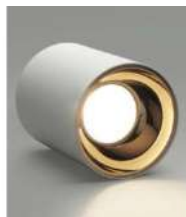

LEARC Aluminium white finish rose gold reflector 12 Watt colour changing 3 in 1 LED Ceiling Surface cylinder TR1798-3C

[DETAILS...](#)