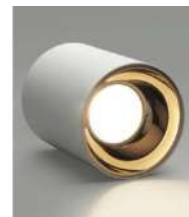

LEARC ALUMINIUM WHITE FINISH ROSE GOLD REFLECTOR, 18 WATT BRIDGELUX LED AND HIGH QUALITY DRIVER LED CEILING SURFACE DRUM TR1799

[DETAILS...](#)